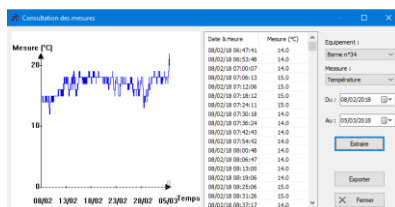

REMOTE MONITORING

Remote supervision and settings: battery level, solar panel charge current, signs real time local view, various events reports and trends, alarms...

COMATIS

8 rue CARNOT - 78210 Saint-Cyr-l'Ecole
Phone : +33 (0)1 39 30 29 00
Fax : +33 (0)1 39 30 29 01
Info02@comatis.com
www.comatis.com